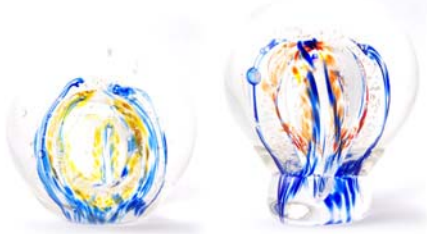

• SWIRL •

Footing: Flat
Design: Swirl
Colors: Ocean Blue

• EMBRACE •

Footing: Flat
Design: Embrace
Colors: Eternal Purple &
Midnight Black

• GALAXY •

Footing: Flat
Design: Galaxy
Colors: Seafoam Aqua &
Everlasting Gold

COLORS - Each of our sixteen color options are created from pure organic elements such as cobalt, manganese, silver, gold, etc...

Select 1 or 2 colors for your Memory Glass on PAGE 6 >>

FOOTINGS - *(included in price)* - Select a flat or raised footing. A raised footing adds roughly 1/2" in height.