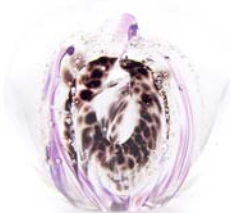

LARGE
4 - 5" diameter,
size of a
grapefruit

SMALL
2 - 3" diameter,
size of an
orange

DESIGNS - With three designs to choose from, you can personalize your Memory Glass to reflect your memory of your loved one.

• SWIRL •

Footing: Flat
Design: Swirl
Colors: Ocean Blue

• EMBRACE •

Footing: Flat
Design: Embrace
Colors: Eternal Purple &
Midnight Black

• GALAXY •

Footing: Flat
Design: Galaxy
Colors: Seafoam Aqua &
Everlasting Gold